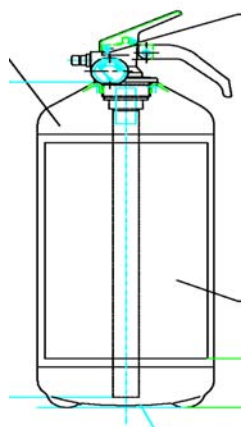

TOTS6DF - 6ltr Foam Low Freeze	TOTW9DF - 9ltr Water Low Freeze	Description
TS142.101	TS142.101	Safety pin
TS734.077	TS734.077	Sealing pin
TS501.816	TS501.816	Gauge
TS142.082	TS142.082	Spindle with O - Ring
TS140.423	TS140.423	Lever valve with box nut / without gauge
TS142.098	TS142.098	O - ring 33x3,5
TS446.828	-	Dip tube with sieve
-	TS446.830	Dip tube with sieve
TS550.414	TS550.414	Hose without grip
TS551.405	TS551.405	Hose clip
TS727.017	TS727.017	O - Ring 7,65x1,78
TS200.007	TS200.007	Wall bracket
TS552.766	TS552.111	Nozzle
TS096.605	TS080.218	Label one colour label (means red-white)
TS142.093	TS142.093	O-ring 6,3x2,4
TS312.119		Neufoam F a 6 li
	TS300.323	Neufrol Concentrate 200ltr
TS201.122		Foot ring
-	TS201.149	Foot ring
TS200.590		Vehicle bracket

TOTPG6PDY 6kg Dry Powder	TOTPG9PDY 9kg Dry Powder	Description
TS734.077	TS734.077	Sealing
TS142.101	TS142.101	Safety pin
TS501.942	TS501.942	Spindle with O - Ring
TS140.421	TS140.421	Lever valve with gauge
TS727.009	TS727.009	O - Ring 26x3
TS501.758	-	Dip tube
-	TS501.838	Dip tube
TS550.664	-	Hose
-	TS0254.562	Hose
TS551.405	TS551.405	Hose clip
TS200.007	TS200.007	Wall bracket
TS090.572	TS090.574	Label
TS501.807	TS501.807	Gauge
TS313.386	TS313.386	Neutrex ABC 40 a 6 kg
TS313.407	TS313.407	Neutrex ABC 40 a 25 kg
TS201.122	-	Foot ring
-	TS201.149	Foot ring
TS200.550	-	Vehicle bracket
	TS200.082	Vehicle bracket

TOTPG2PMK 2kg Dry Powder	Description
TS0621.054	Lever valve with gauge
TS0253.527	Safety pin
TS501.807	Pressure gauge
TS727.017	O-ring 7,65x1,78
TS727.042	O-ring 28x2,5
TS087.878	Adhesive label
TS502.442	Dip tube
TS0254.060	Bracket
TS142.077	Valve spindle with O-ring 1,2x1,9
TS313.327	Powder Neutrex ABC 70 a 6 kg
TS313.319	Powder Neutrex ABC 70 a 25 kg