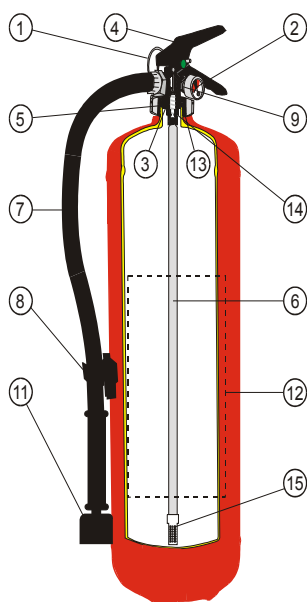

TOTS6DF - 6ltr Foam Low Freeze	TOTW9DF - 9ltr Water Low Freeze	Description
TS142.101	TS142.101	Safety pin
TS734.077	TS734.077	Sealing pin
TS501.816	TS501.816	Gauge
TS142.082	TS142.082	Spindle with O - Ring
TS140.423	TS140.423	Lever valve with box nut / without gauge
TS142.098	TS142.098	O - ring 33x3,5
TS446.828	-	Dip tube with sieve
-	TS446.830	Dip tube with sieve
TS550.414	TS550.414	Hose without grip
TS551.405	TS551.405	Hose clip
TS727.017	TS727.017	O - Ring 7,65x1,78
TS200.007	TS200.007	Wall bracket
TS552.766	TS552.111	Nozzle
TS096.605	TS080.218	Label one colour label (means red-white)
TS142.093	TS142.093	O-ring 6,3x2,4
TS312.119		Neufoam F a 6 li
	TS300.323	Neufrol Concentrate 200ltr
TS201.122		Foot ring
-	TS201.149	Foot ring
TS200.590		Vehicle bracket

TOTPG6PDY 6kg Dry Powder	TOTPG9PDY 9kg Dry Powder	Description
TS734.077	TS734.077	Sealing
TS142.101	TS142.101	Safety pin
TS501.942	TS501.942	Spindle with O - Ring
TS140.421	TS140.421	Lever valve with gauge
TS727.009	TS727.009	O - Ring 26x3
TS501.758	-	Dip tube
-	TS501.838	Dip tube
TS550.664	-	Hose
-	TS0254.562	Hose
TS551.405	TS551.405	Hose clip
TS200.007	TS200.007	Wall bracket
TS090.572	TS090.574	Label
TS501.807	TS501.807	Gauge
TS313.386	TS313.386	Neutrex ABC 40 a 6 kg
TS313.407	TS313.407	Neutrex ABC 40 a 25 kg
TS201.122	-	Foot ring
-	TS201.149	Foot ring
TS200.550	-	Vehicle bracket
	TS200.082	Vehicle bracket

TOTPG2PMK 2kg Dry Powder	Description
TS0621.054	Lever valve with gauge
TS0253.527	Safety pin
TS501.807	Pressure gauge
TS727.017	O-ring 7,65x1,78
TS727.042	O-ring 28x2,5
TS087.878	Adhesive label
TS502.442	Dip tube
TS0254.060	Bracket
TS142.077	Valve spindle with O-ring 1,2x1,9
TS313.327	Powder Neutrex ABC 70 a 6 kg
TS313.319	Powder Neutrex ABC 70 a 25 kg