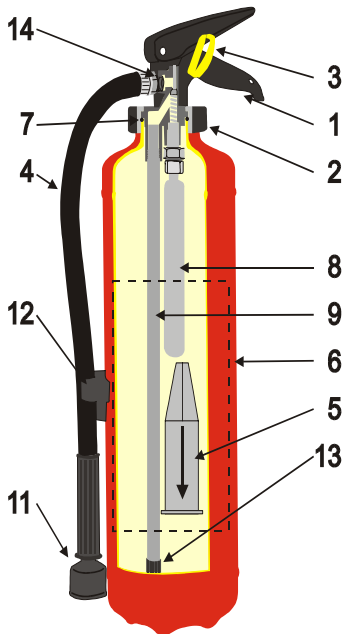

TOTKS5BG steel container	TOTKS5BG alu container	Description - 5kg Carbon Dioxide
Ø 137mm	Ø 152 - M25x2	
TS726.042	TS726.046	Lever valve without dip tube
TS142.101	TS142.101	Safety pin
TS734.077	TS734.077	Sealing pin
TS727.030	TS727.030	Sealing (nozzle)
TS411.366	-	Dip tube
-	TS411.371	Dip tube
TS411.368	TS411.368	Snow horn with hose
-	TS727.045	O-ring 25x3,55
TS095.358	TS095.358	Label
TS200.595	-	Wall holder
-	TS200.007	Wall holder
-	TS201.173	Tension band

TOTS6AKP 6ltr Cartridge Foam	Description
TS502.448	Lever valve, complete
TS502.415	Box nut
TS141.992	Safety pin
TS550.666	Hose with grip
TS734.085	Foam cartridge
TS096.606	Label
TS727.016	O-ring 60x4,5
TS102.888	CO2 bottle
TS446.790	Dip tube with sieve
TS200.007	Wall bracket
TS552.766	Nozzle complete
TS551.405	Hose clip
TS727.019	O-ring 12x2
TS734.085	Foam cartridge
TS312.123	Inilam A a 0,9l
TS01.122	Foot ring
TS200.590	Vehicle bracket

TOTS6DN (M30x1,5) 6ltr Foam	TOTS9DN (M30x1,5) 9ltr Foam	Description
TS142.101	TS142.101	Safety pin
TS734.077	TS734.077	Sealing
TS501.817	TS501.817	Gauge
TS140.428	TS140.428	Valve
TS727.009	TS727.009	O-ring 26x3
TS446.828	-	Dip tube with sieve
-	TS446.830	Dip tube with sieve
TS550.414	TS550.414	Hose
TS551.405	TS551.405	Hose clip
TS727.017	TS727.017	O-ring 7,65x1,78
TS200.007	TS200.007	Wall holder
TS552.766	TS552.766	Nozzle
TS096.603	TS096.604	Label
TS312.108	TS312.108	Neufoam X - concentrate a 10 l
TS201.122	-	Foot ring